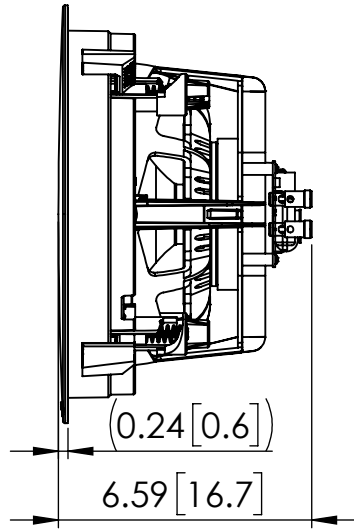

NOTES:

1. TWEETER ROTATES SINGLE AXIS +/- 15° RELATIVE TO WOOFER.
2. WOOFER ROTATES SINGLE AXIS +/- 15° RELATIVE TO BAFFLE

MODEL: PRO-18RC

DATE: 2018-02-02

DIM: INCH [CM]

SHEET: 1 OF 1

SCALE: 1:5

Klipsch
KEEPERS OF THE SOUND

3502 WOODVIEW TRACE INDIANAPOLIS, IN 46268 | KLIPSCH.COM