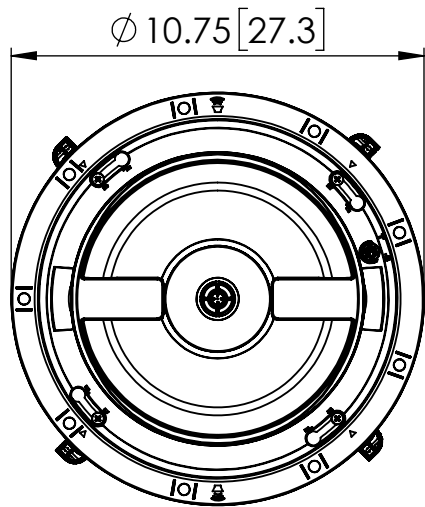

NOTES:

1. TWEETER ROTATES SINGLE AXIS +/- 15° RELATIVE TO WOOFER.
2. WOOFER ROTATES SINGLE AXIS +/- 15° RELATIVE TO BAFFLE

MODEL: PRO-18RC

DATE: 2018-02-02

DIM: INCH [CM]

SHEET: 1 OF 1

SCALE: 1:5

Klipsch
KEEPERS OF THE SOUND

3502 WOODVIEW TRACE INDIANAPOLIS, IN 46268 | KLIPSCH.COM