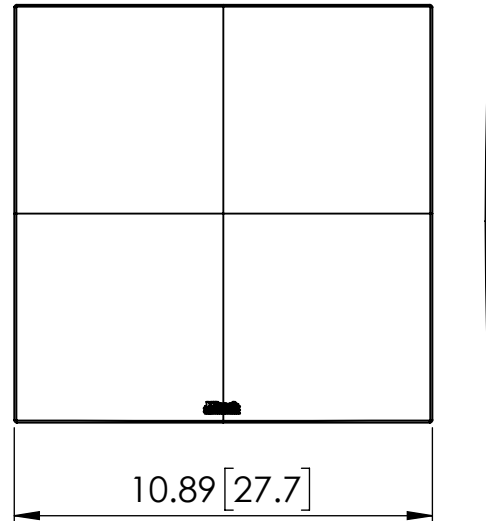

NOTES:

1. TWEETER ROTATES SINGLE AXIS +/- 15° RELATIVE TO WOOFER.
2. WOOFER ROTATES SINGLE AXIS +/- 15° RELATIVE TO BAFFLE

MODEL: PRO-18RC

DATE: 2018-02-02

DIM: INCH [CM]

SHEET: 1 OF 1

SCALE: 1:5

Klipsch
KEEPERS OF THE SOUND

3502 WOODVIEW TRACE INDIANAPOLIS, IN 46268 | KLIPSCH.COM