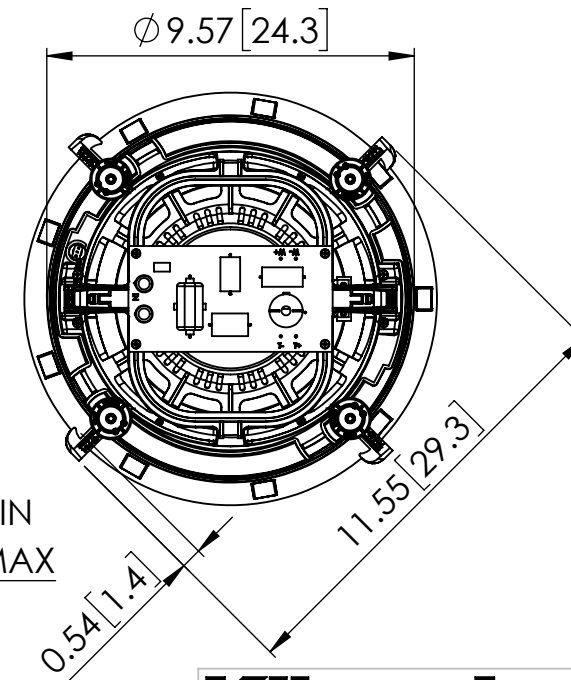

NOTES:

1. TWEETER ROTATES SINGLE AXIS +/- 15° RELATIVE TO WOOFER.
2. WOOFER ROTATES SINGLE AXIS +/- 15° RELATIVE TO BAFFLE

MODEL: PRO-18RC

DATE: 2018-02-02

DIM: INCH [CM]

SHEET: 1 OF 1

SCALE: 1:5

Klipsch
KEEPERS OF THE SOUND

3502 WOODVIEW TRACE INDIANAPOLIS, IN 46268 | KLIPSCH.COM