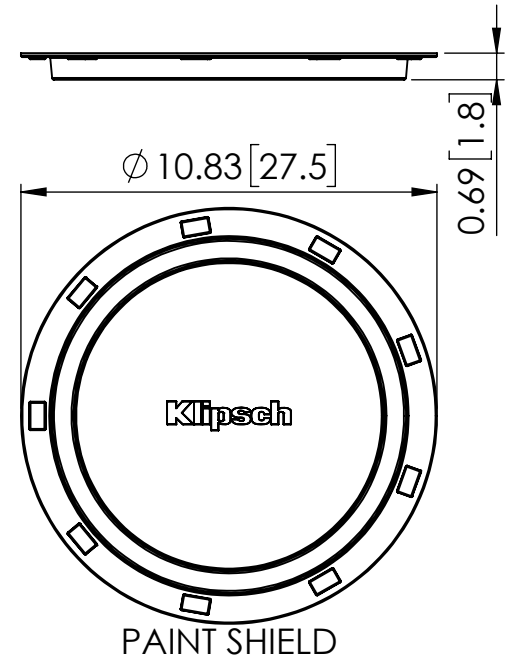

NOTES:

1. TWEETER ROTATES SINGLE AXIS +/- 15° RELATIVE TO WOOFER.
2. WOOFER ROTATES SINGLE AXIS +/- 15° RELATIVE TO BAFFLE

MODEL: PRO-18RC

DATE: 2018-02-02

DIM: INCH [CM]

SHEET: 1 OF 1

SCALE: 1:5

Klipsch
KEEPERS OF THE SOUND

3502 WOODVIEW TRACE INDIANAPOLIS, IN 46268 | KLIPSCH.COM