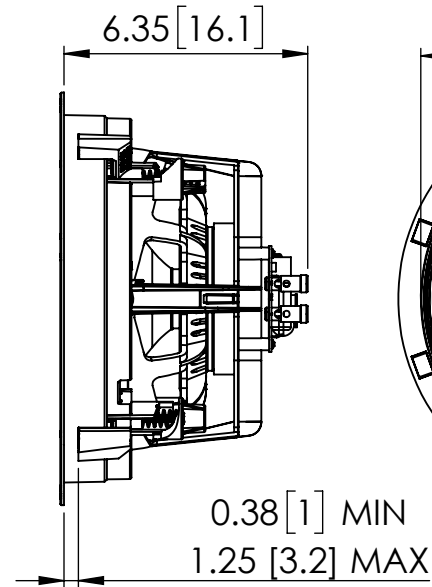

NOTES:

1. TWEETER ROTATES SINGLE AXIS +/- 15° RELATIVE TO WOOFER.
2. WOOFER ROTATES SINGLE AXIS +/- 15° RELATIVE TO BAFFLE

MODEL: PRO-18RC

DATE: 2018-02-02

DIM: INCH [CM]

SHEET: 1 OF 1

SCALE: 1:5

Klipsch
KEEPERS OF THE SOUND

3502 WOODVIEW TRACE INDIANAPOLIS, IN 46268 | KLIPSCH.COM