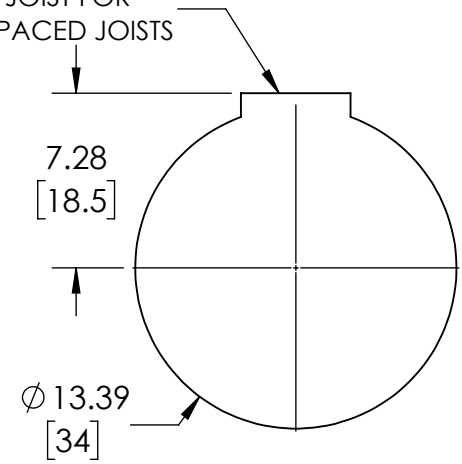

ALIGN WITH EDGE OF JOIST FOR
STANDARD 16 INCH SPACED JOISTS

CUTOUT TEMPLATE

UNCLAMPED SHIPPING POSITION

NOTES

- CUTOUT TEMPLATE: $\phi 340$ MM / $\phi 13.39$ INCHES

MODEL: THX-5002-L	DATE: 2018-10-22	DIM: INCH [CM]
	SHEET: 1 OF 1	SCALE: 1:8