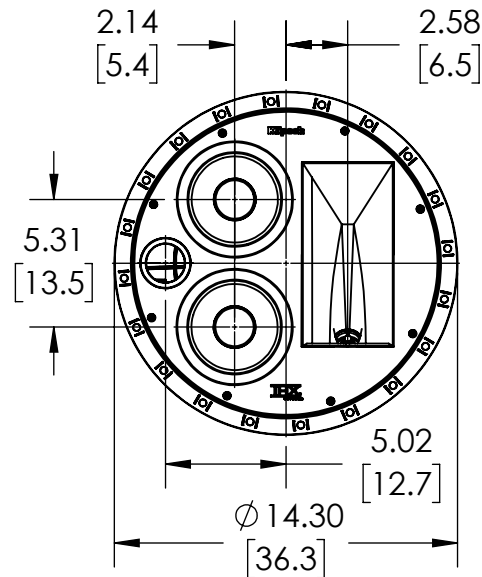

ALIGN WITH EDGE OF JOIST FOR
STANDARD 16 INCH SPACED JOISTS

CUTOUT TEMPLATE

UNCLAMPED SHIPPING POSITION

NOTES

- CUTOUT TEMPLATE: $\phi 340$ MM / $\phi 13.39$ INCHES

MODEL: THX-5002-L	DATE: 2018-10-22	DIM: INCH [CM]
	SHEET: 1 OF 1	SCALE: 1:8