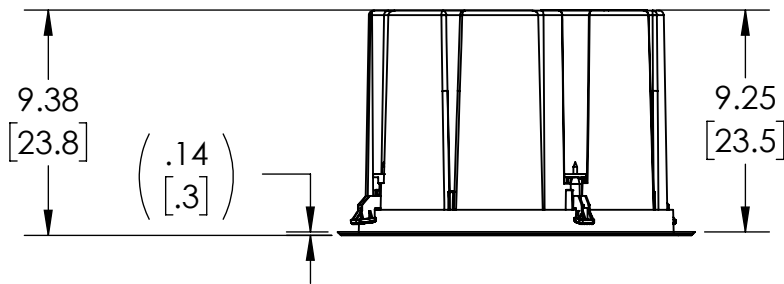

ALIGN WITH EDGE OF JOIST FOR
STANDARD 16 INCH SPACED JOISTS

CUTOUT TEMPLATE

UNCLAMPED SHIPPING POSITION

NOTES

- CUTOUT TEMPLATE: $\phi 340$ MM / $\phi 13.39$ INCHES

MODEL: THX-5002-L	DATE: 2018-10-22	DIM: INCH [CM]
	SHEET: 1 OF 1	SCALE: 1:8