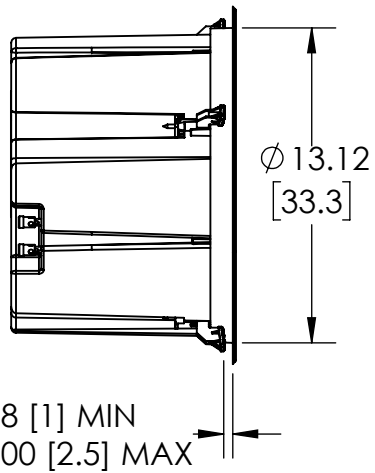

ALIGN WITH EDGE OF JOIST FOR
STANDARD 16 INCH SPACED JOISTS

CUTOUT TEMPLATE

UNCLAMPED SHIPPING POSITION

NOTES

- CUTOUT TEMPLATE: $\phi 340$ MM / $\phi 13.39$ INCHES

MODEL: THX-5002-L	DATE: 2018-10-22	DIM: INCH [CM]
	SHEET: 1 OF 1	SCALE: 1:8